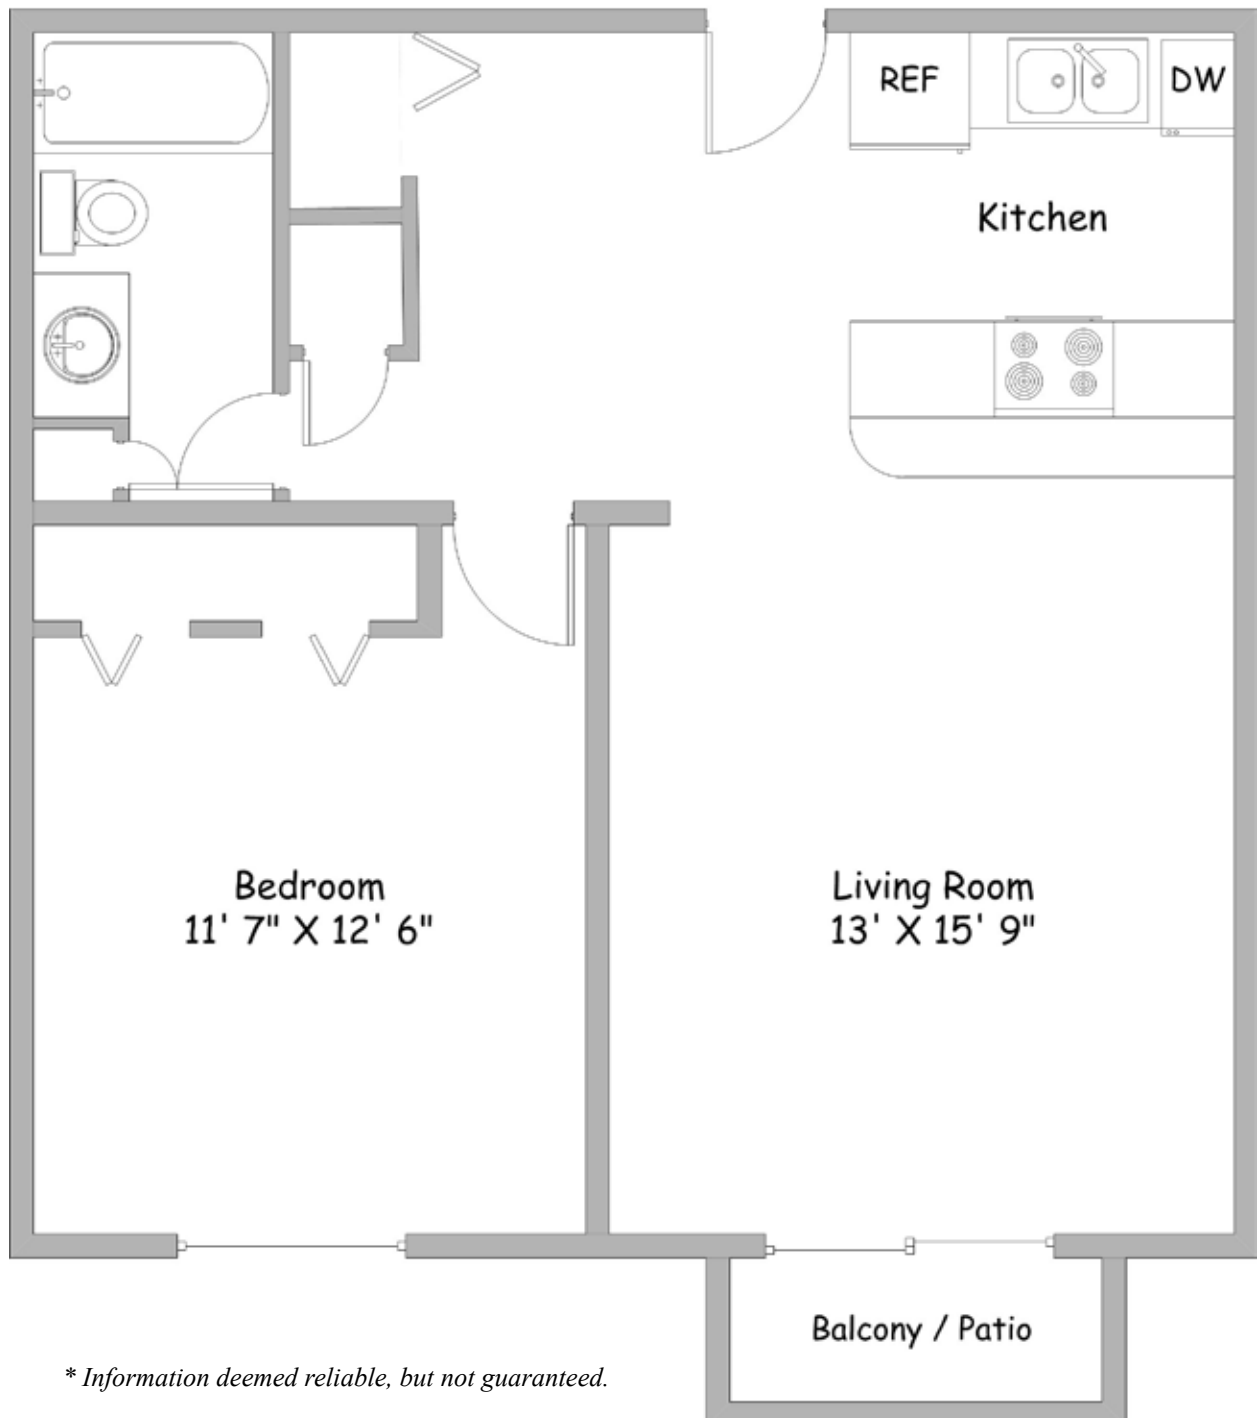

"Distinctive Apartments – Exceptional Value"

College Park Apartments

120 College Park Circle | Lincoln, NE 68505 | 402-430-7647 | collegepark@wasscollc.com
www.rentcollegeparkapts.com

Unit 1B

** Information deemed reliable, but not guaranteed.*