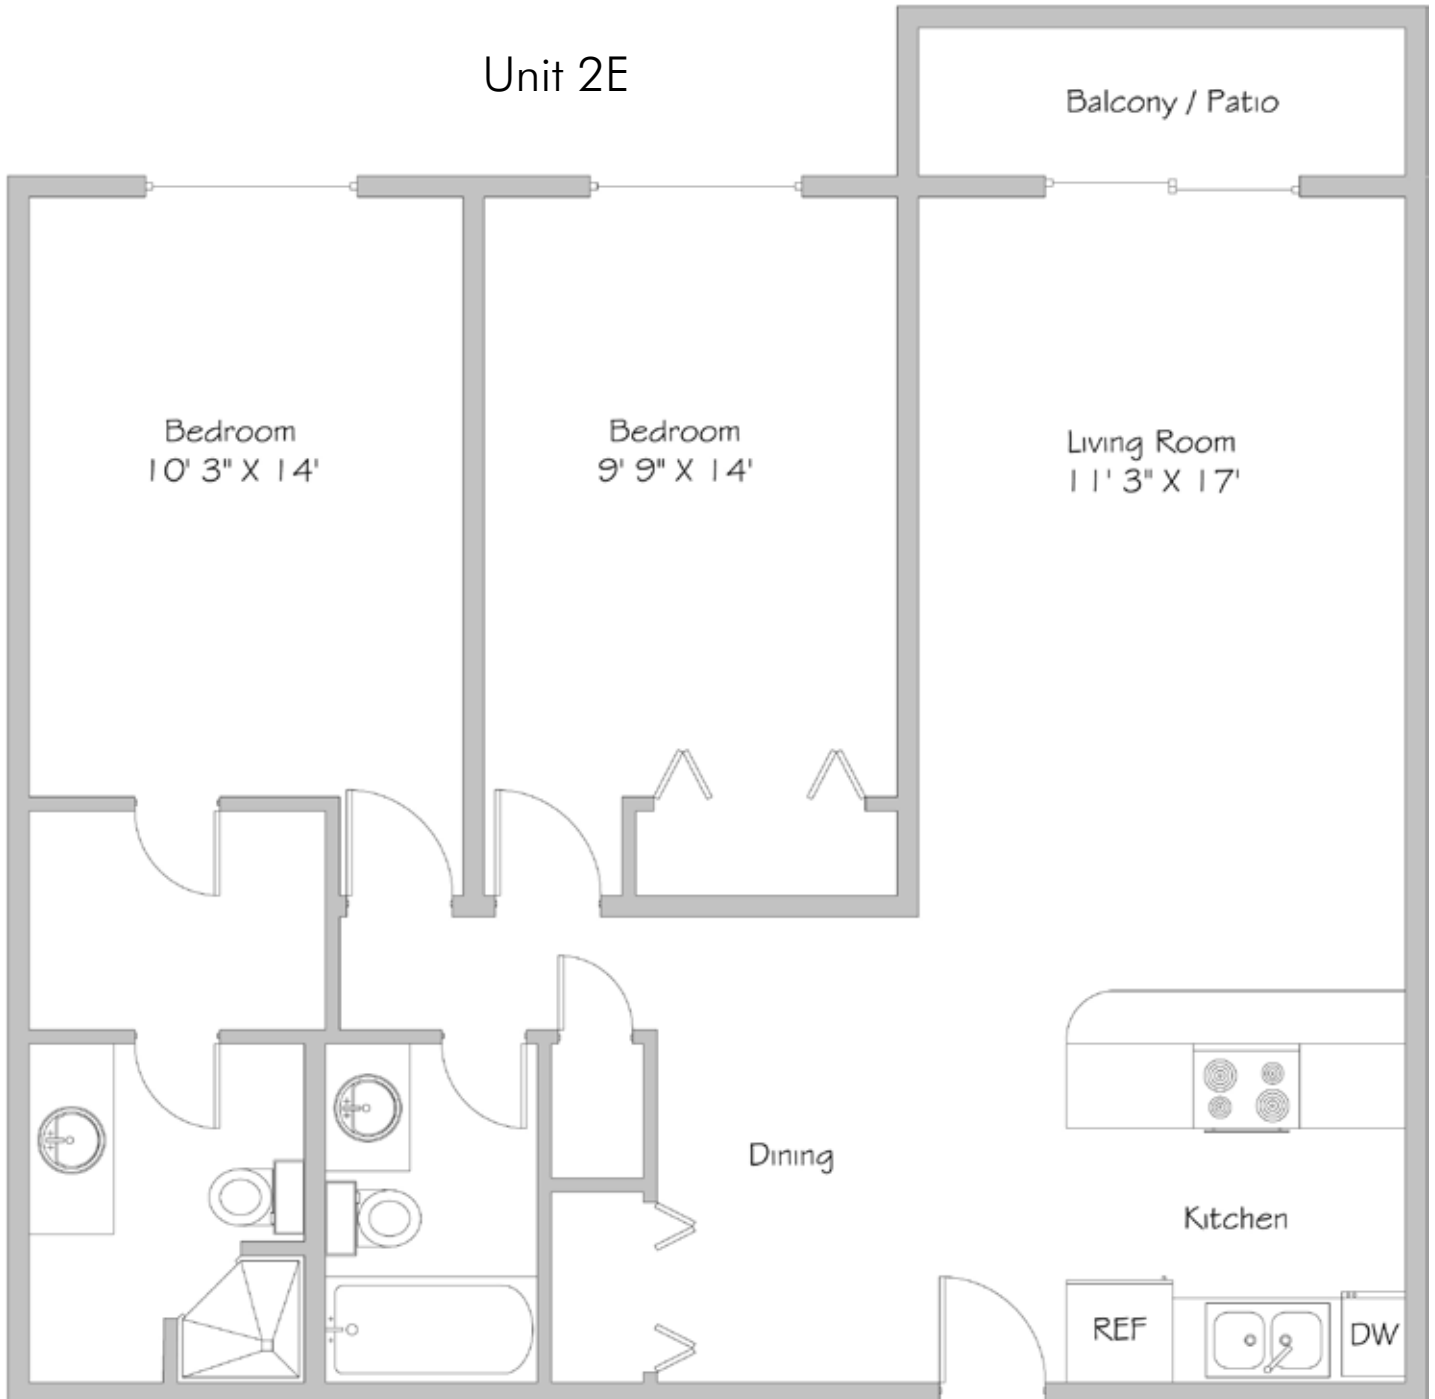

"Distinctive Apartments – Exceptional Value"

College Park Apartments

120 College Park Circle | Lincoln, NE 68505 | 402-430-7647 | collegepark@wasscollc.com
www.rentcollegeparkapts.com

** Information deemed reliable, but not guaranteed.*