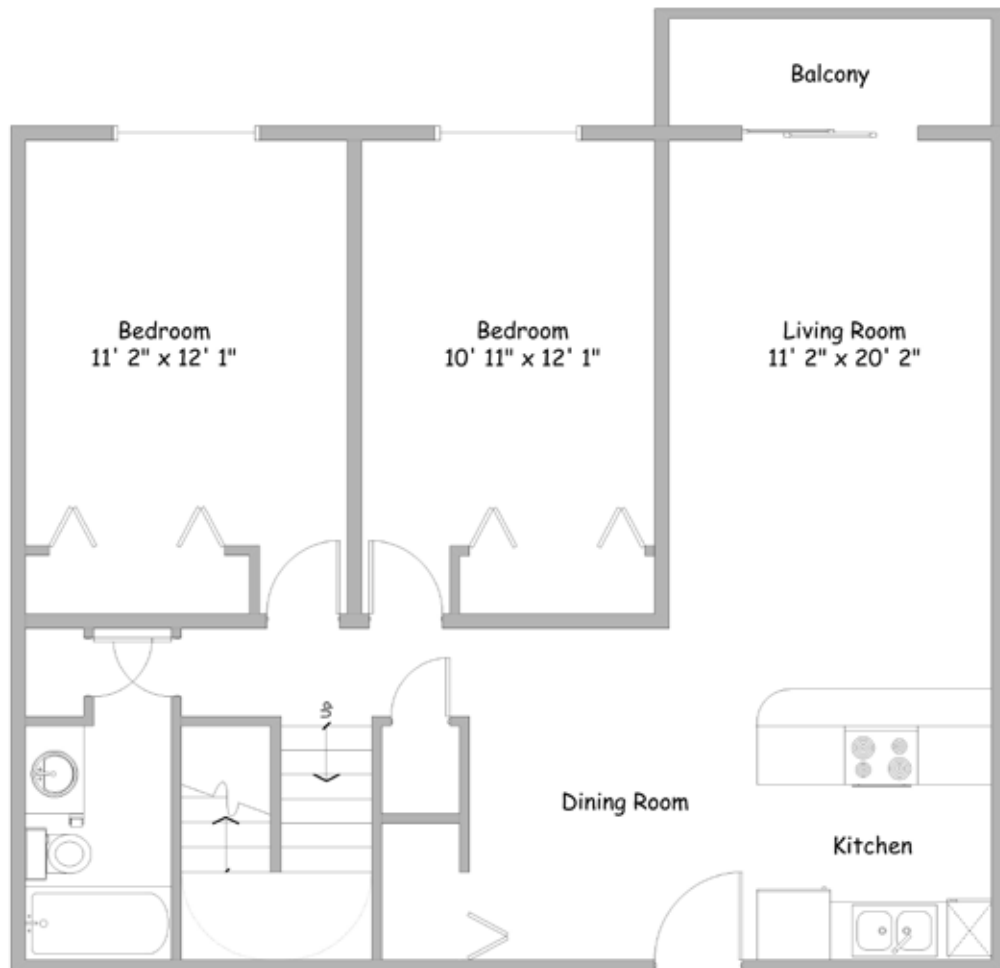

"Distinctive Apartments – Exceptional Value"

College Park Apartments

120 College Park Circle | Lincoln, NE 68505 | 402-430-7647 | collegepark@wasscollc.com
www.rentcollegeparkapts.com

Unit 3A

** Information deemed reliable, but not guaranteed.*