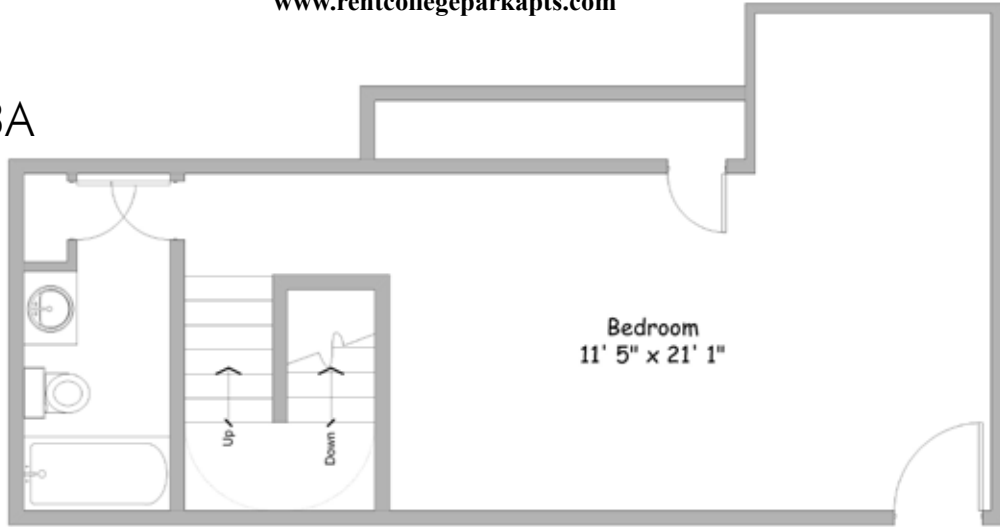

"Distinctive Apartments – Exceptional Value"

College Park Apartments

120 College Park Circle | Lincoln, NE 68505 | 402-430-7647 | collegepark@wasscollc.com
www.rentcollegeparkapts.com

Unit 3A

** Information deemed reliable, but not guaranteed.*