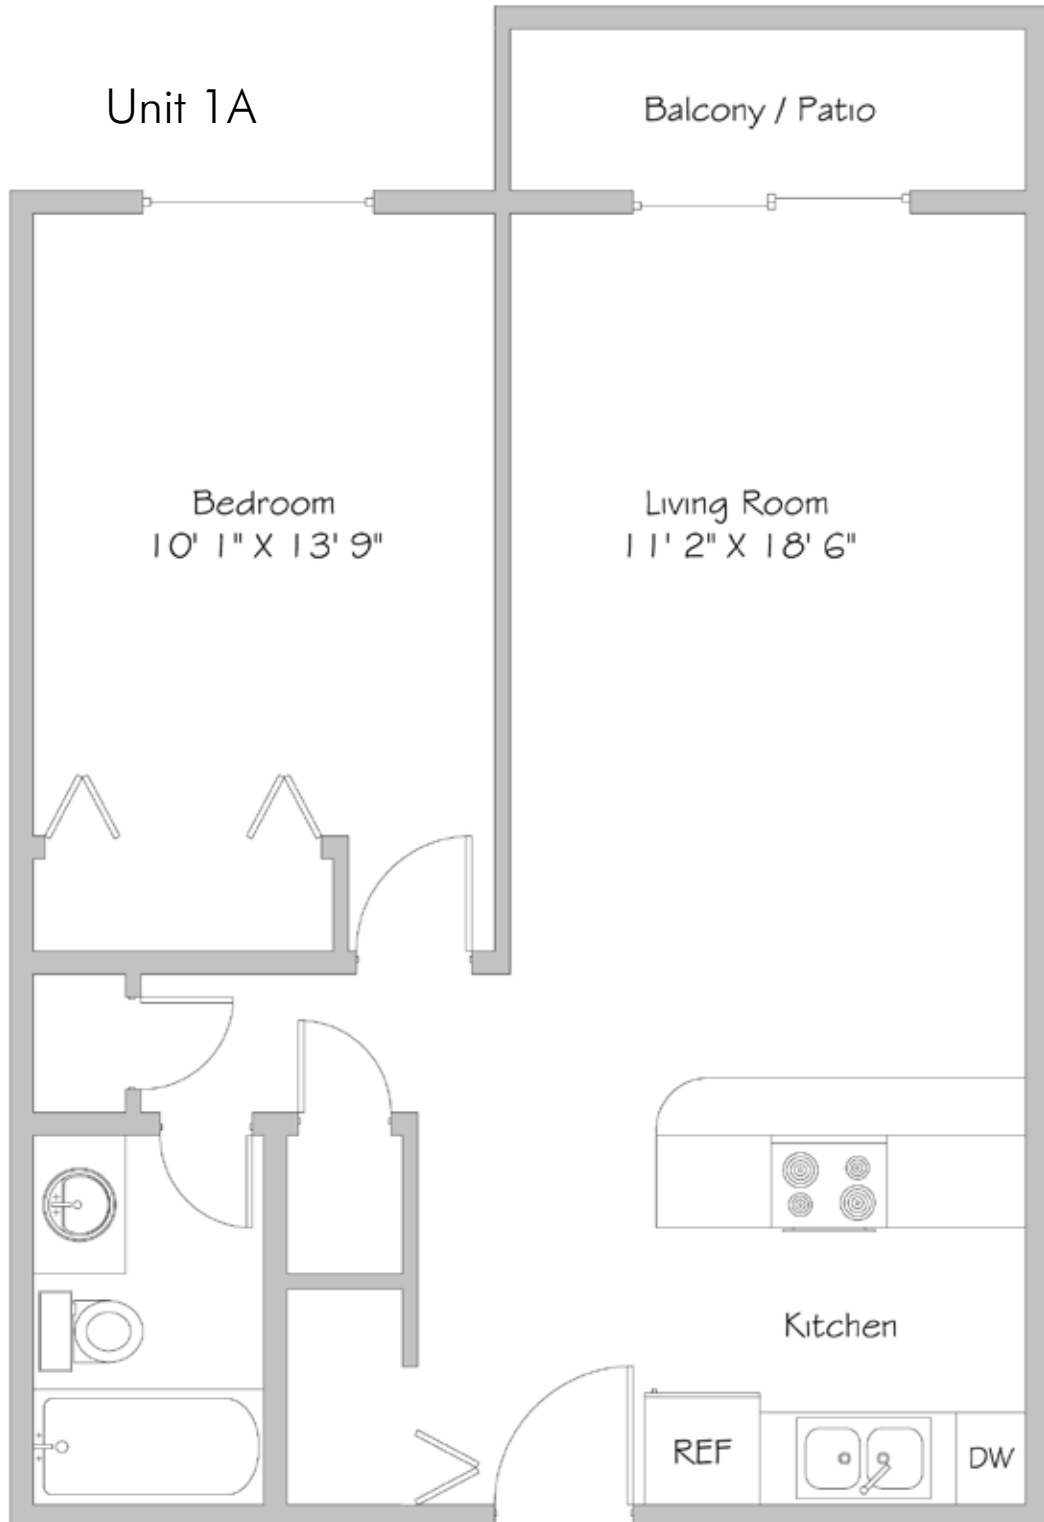

"Distinctive Apartments – Exceptional Value"

College Park Apartments

120 College Park Circle | Lincoln, NE 68505 | 402-430-7647 | collegepark@wasscollc.com
www.rentcollegeparkapts.com

** Information deemed reliable, but not guaranteed.*