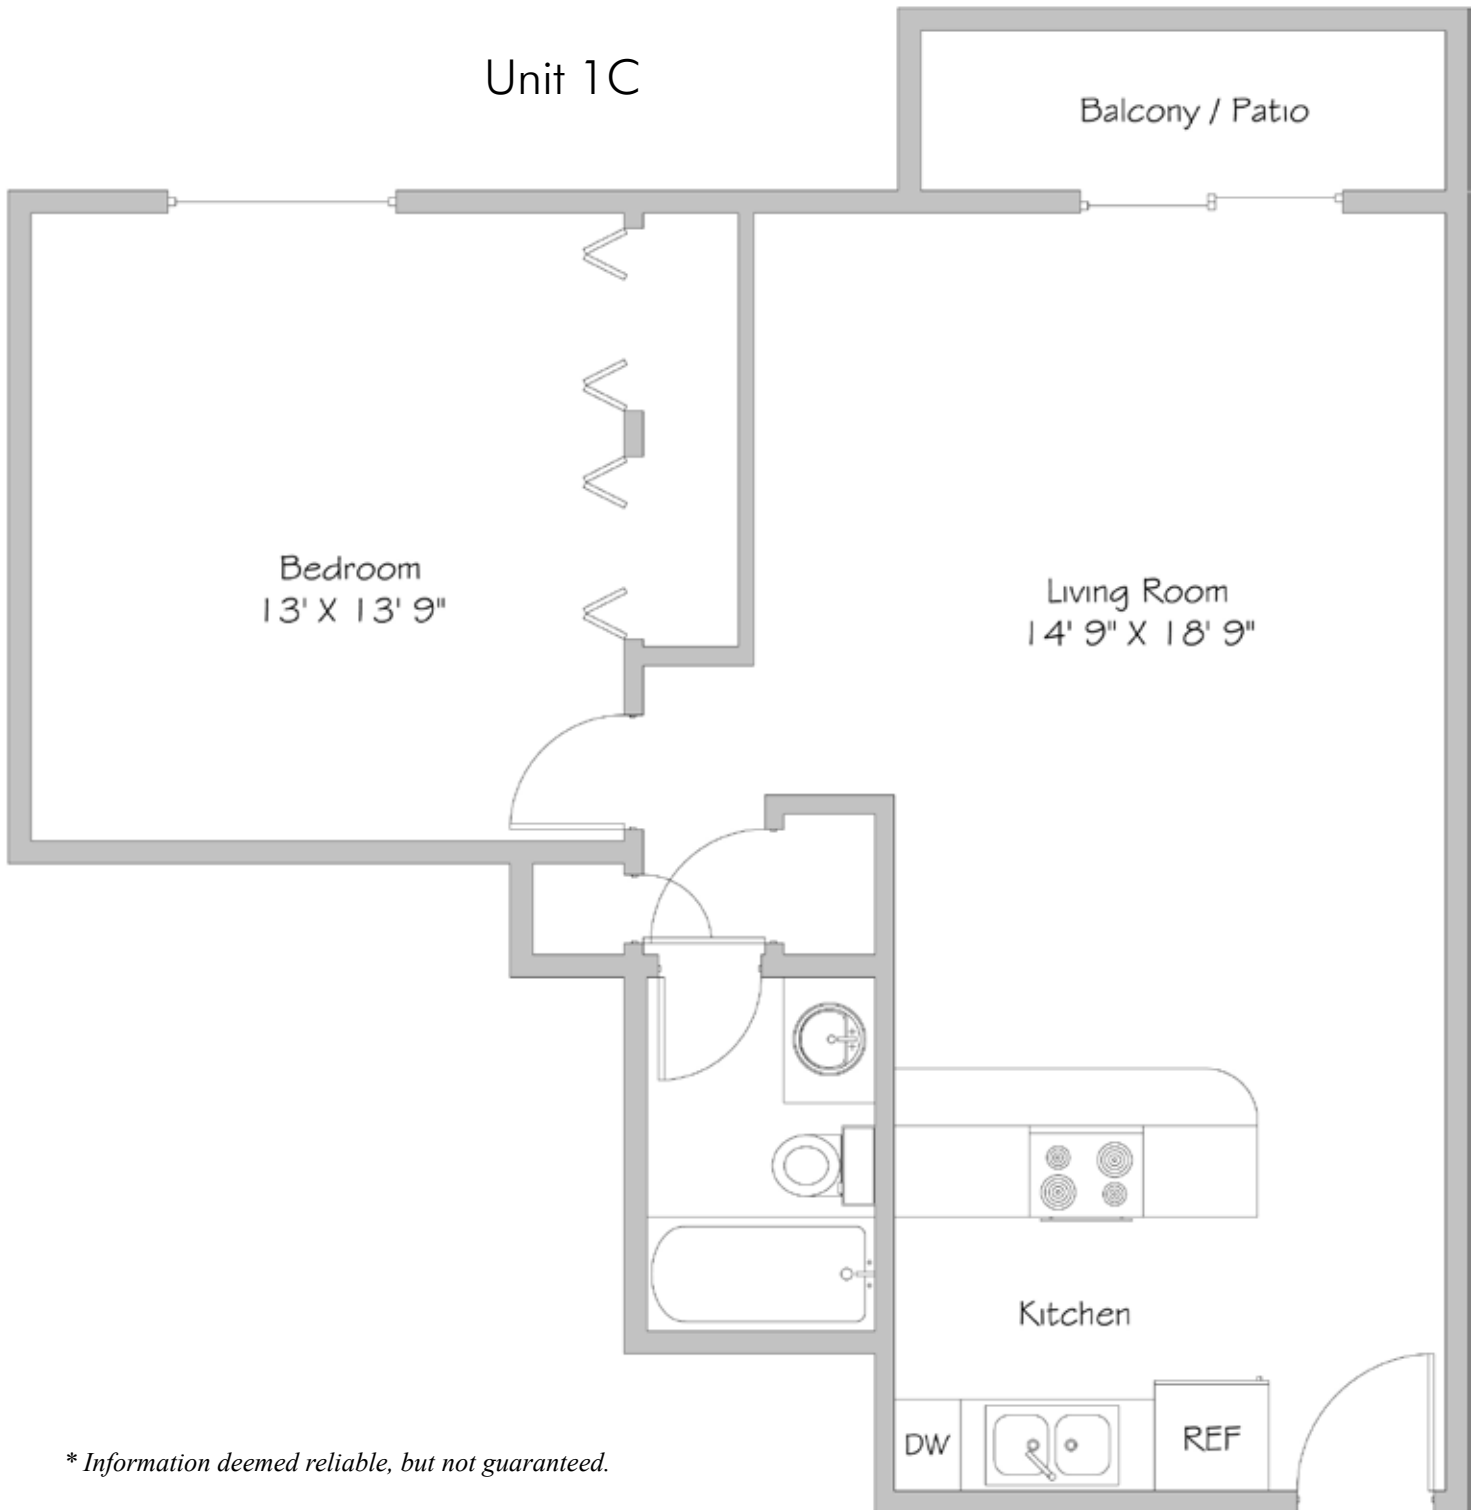

"Distinctive Apartments – Exceptional Value"

College Park Apartments

120 College Park Circle | Lincoln, NE 68505 | 402-430-7647 | collegepark@wasscollc.com
www.rentcollegeparkapts.com

** Information deemed reliable, but not guaranteed.*