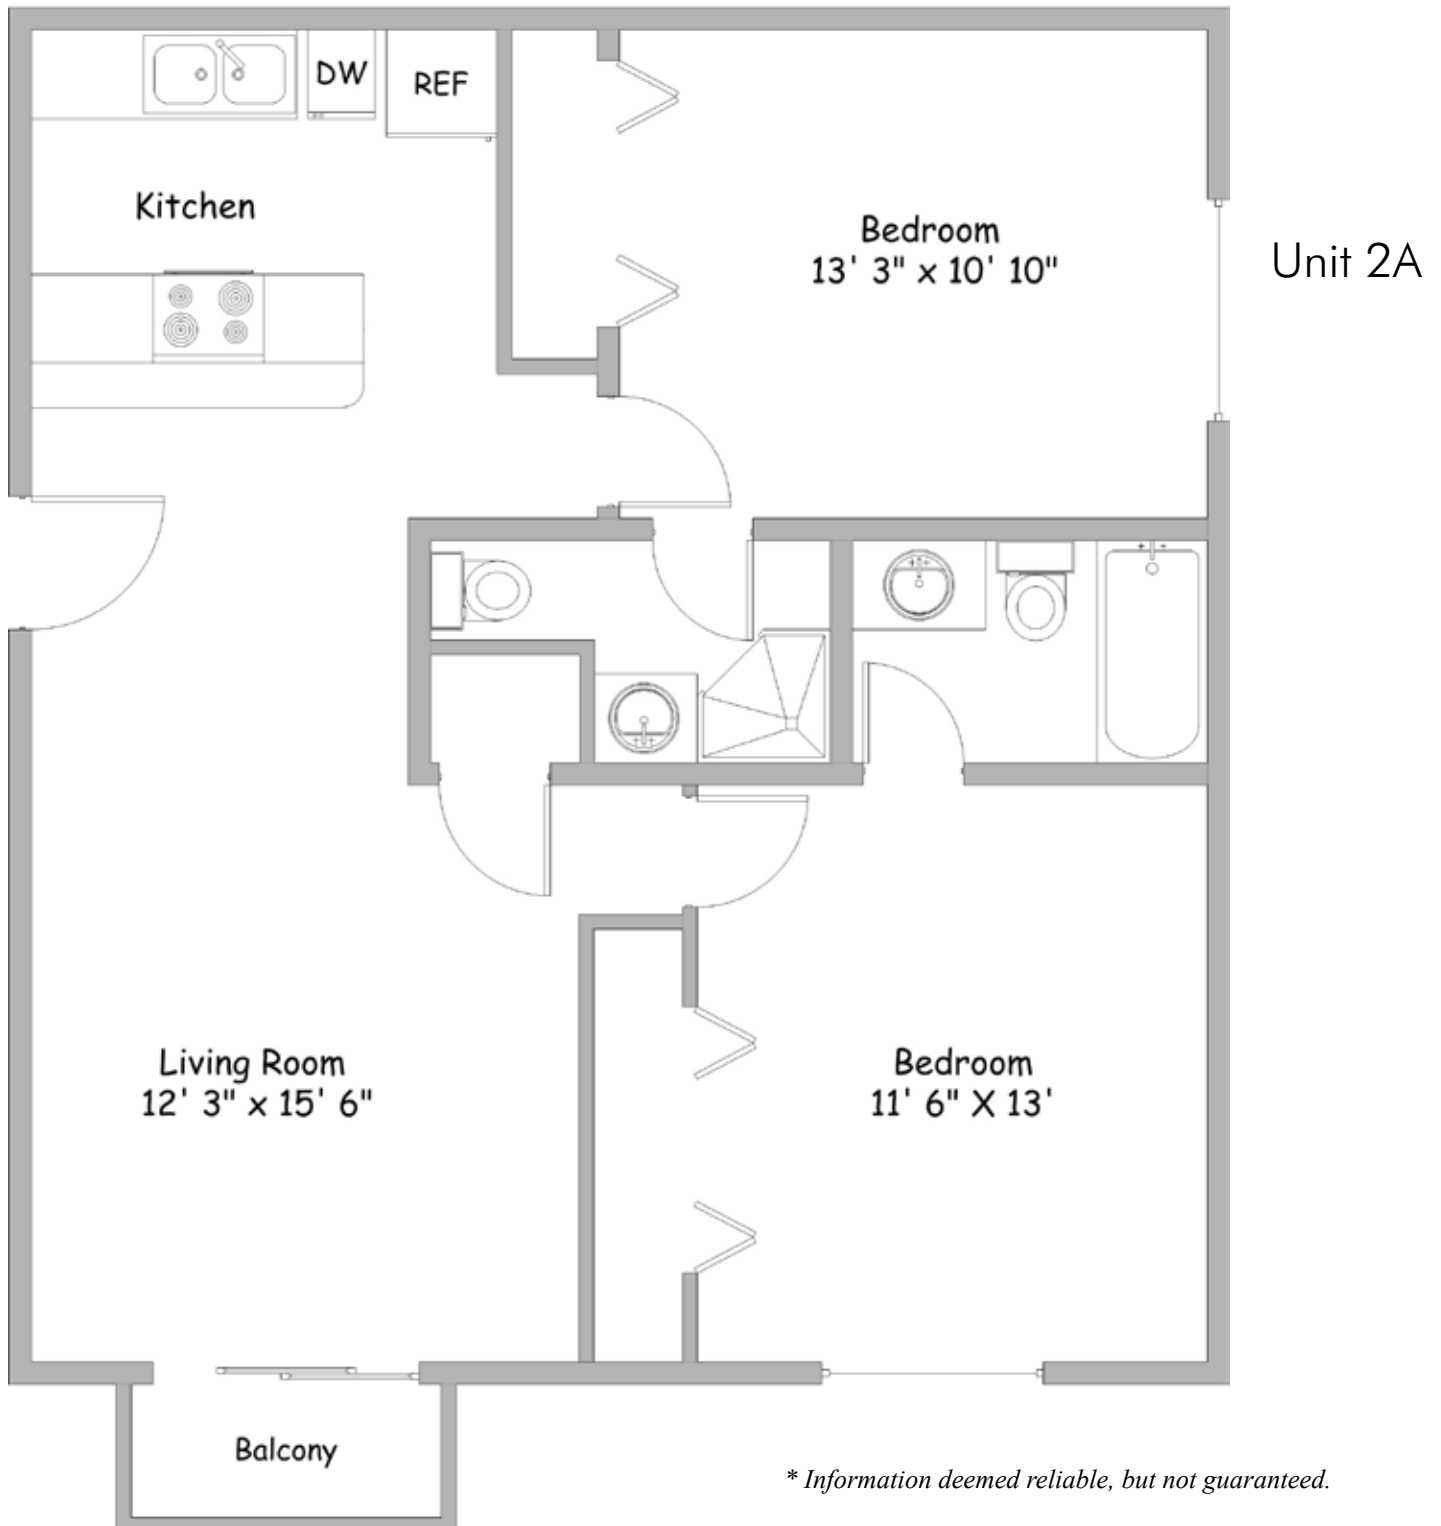

"Distinctive Apartments – Exceptional Value"

College Park Apartments

120 College Park Circle | Lincoln, NE 68505 | 402-430-7647 | collegepark@wasscollc.com
www.rentcollegeparkapts.com

** Information deemed reliable, but not guaranteed.*