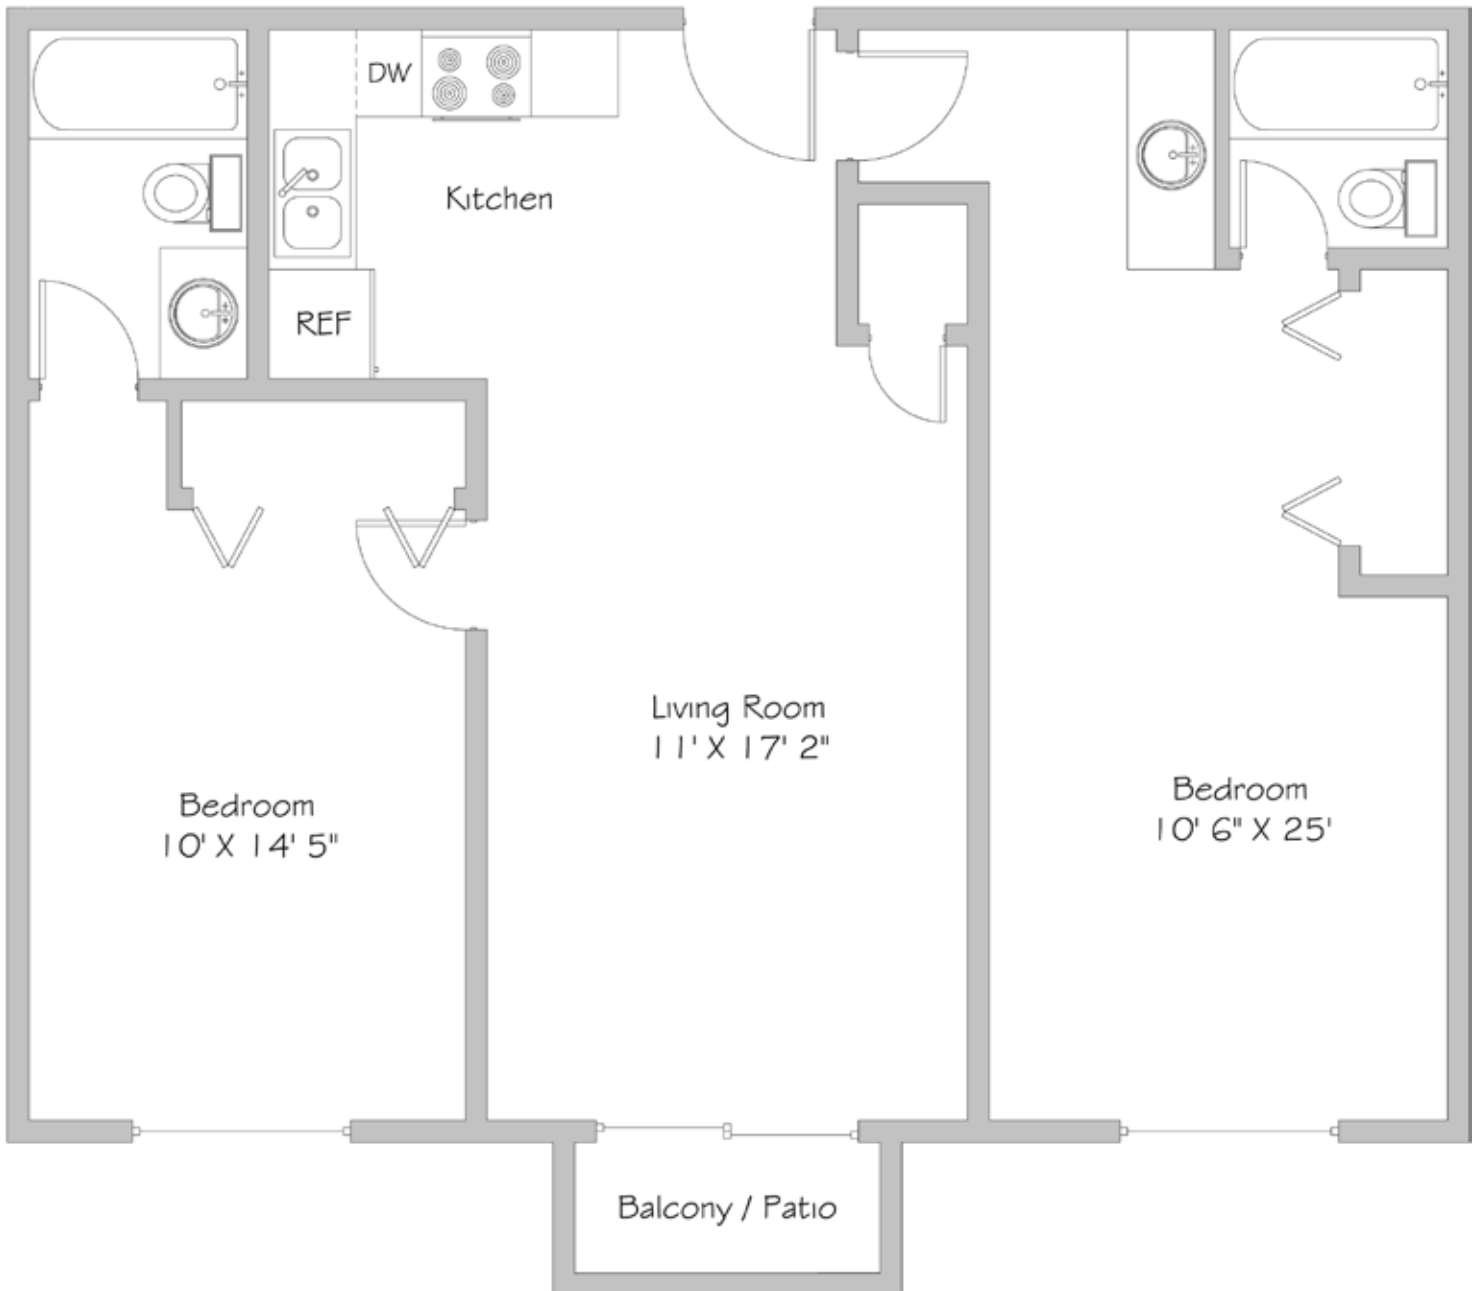

"Distinctive Apartments – Exceptional Value"

College Park Apartments

120 College Park Circle | Lincoln, NE 68505 | 402-430-7647 | collegepark@wasscollc.com
www.rentcollegeparkapts.com

Unit 2B

** Information deemed reliable, but not guaranteed.*