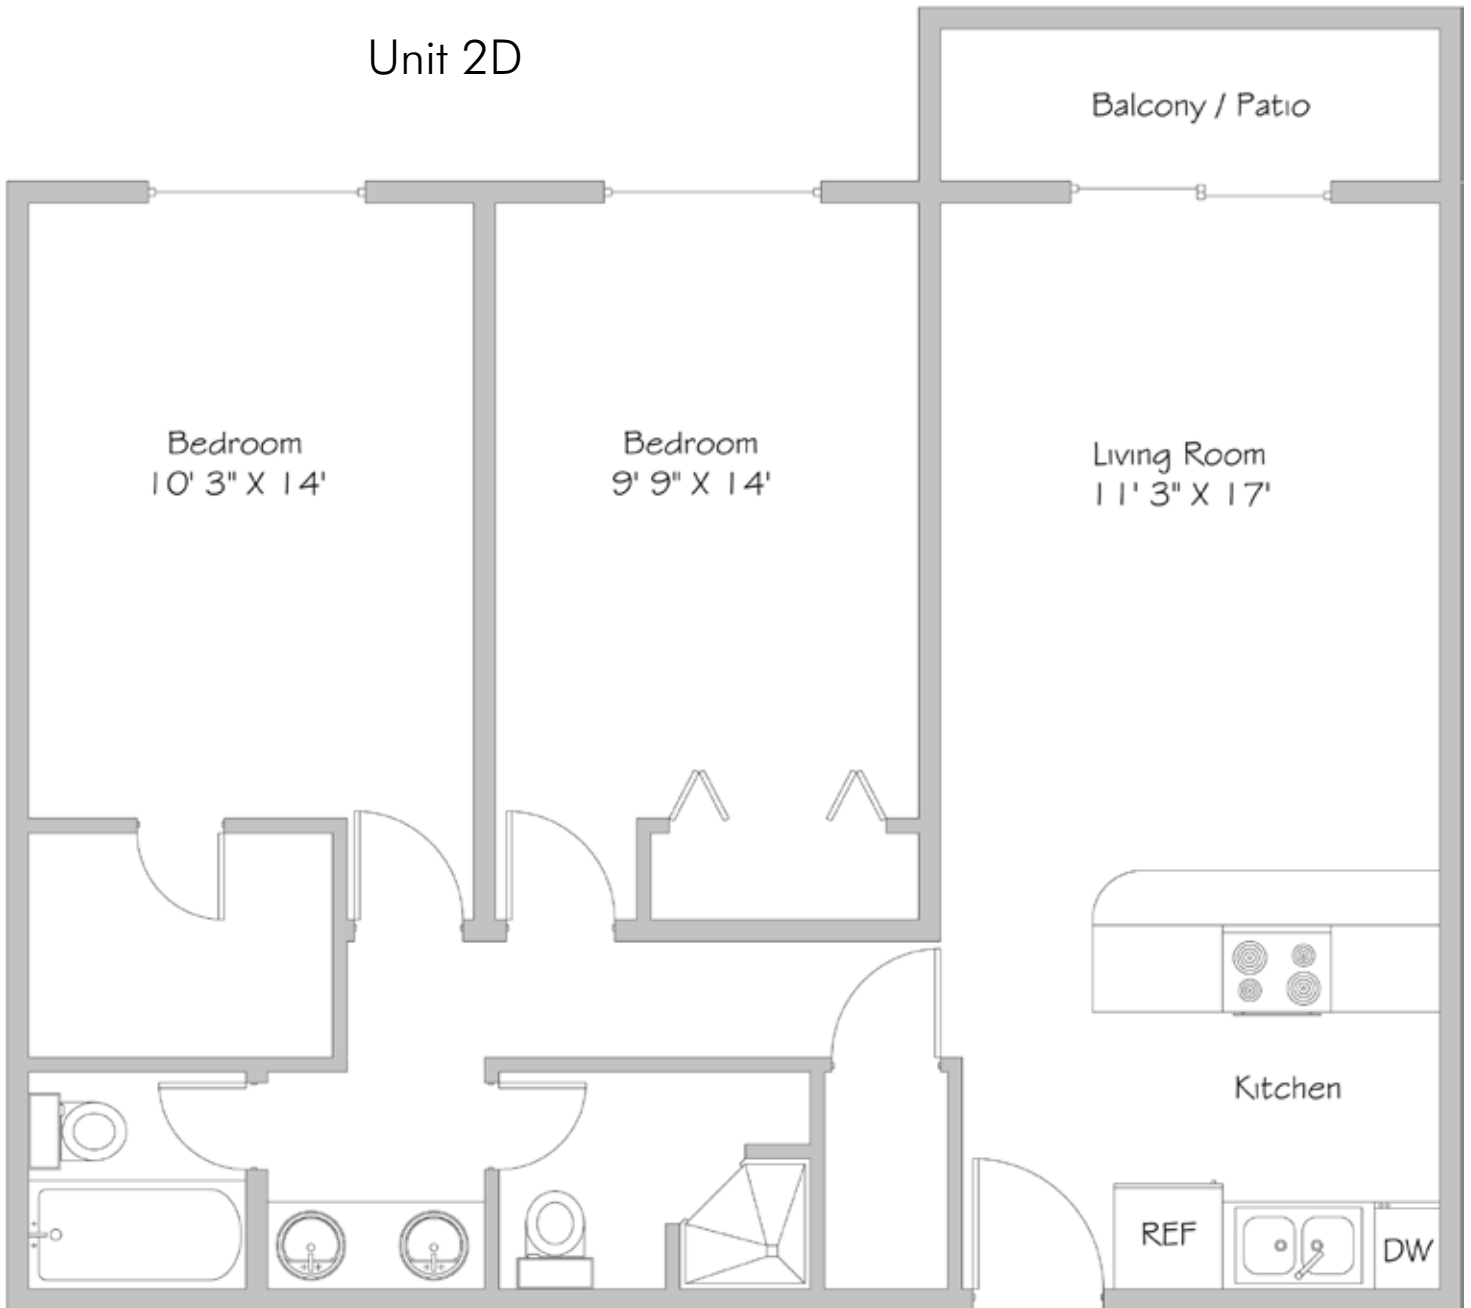

# *College Park Apartments*

120 College Park Circle | Lincoln, NE 68505 | 402-430-7647 | collegepark@wasscollc.com  
www.rentcollegeparkapts.com

*\* Information deemed reliable, but not guaranteed.*