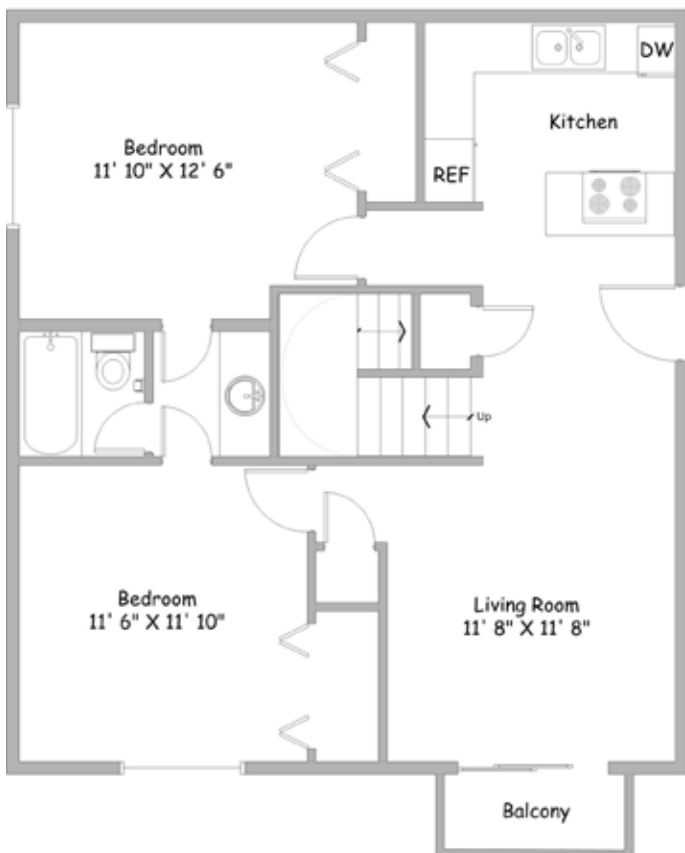

# *College Park Apartments*

120 College Park Circle | Lincoln, NE 68505 | 402-430-7647  
collegepark@wasscollc.com  
www.rentcollegeparkapts.com

Unit 3B

*\* Information deemed reliable, but not guaranteed.*