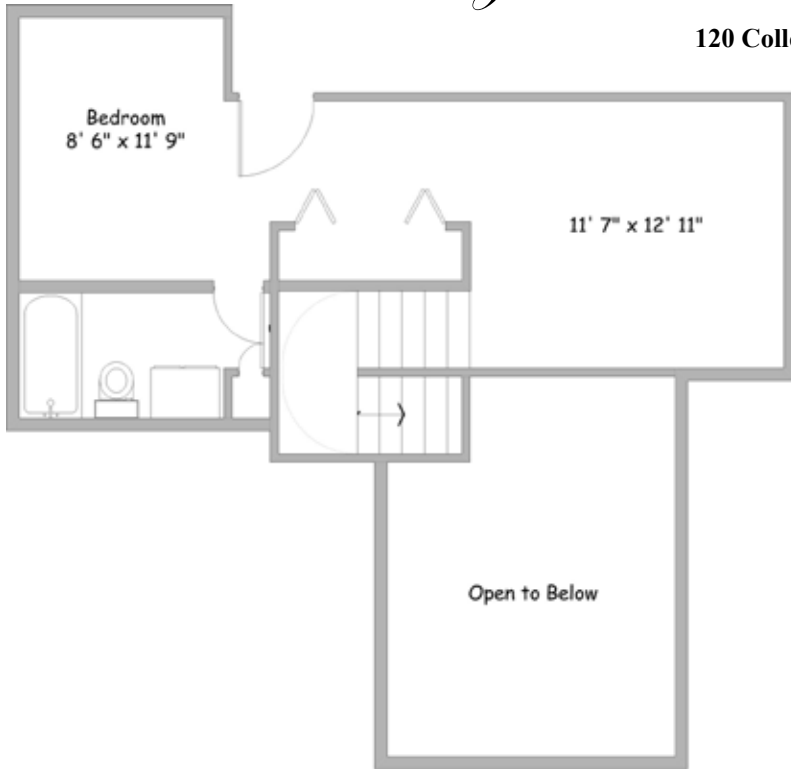

# *College Park Apartments*

120 College Park Circle | Lincoln, NE 68505 | 402-430-7647  
collegepark@wasscollc.com  
www.rentcollegeparkapts.com

Unit 3B

*\* Information deemed reliable, but not guaranteed.*