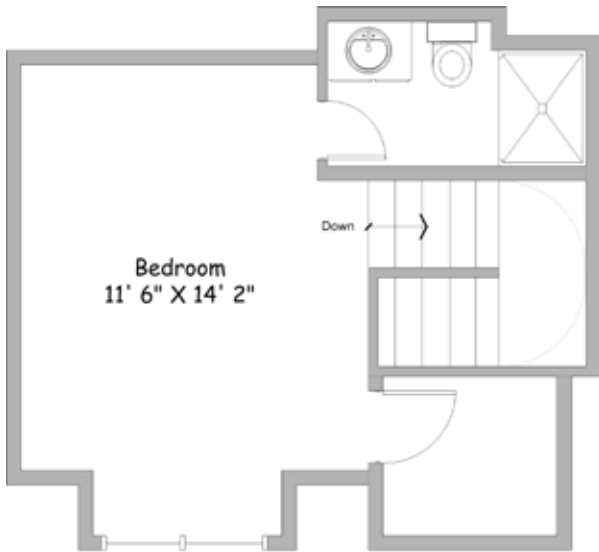

# *College Park Apartments*

120 College Park Circle | Lincoln, NE 68505 | 402-430-7647 | collegepark@wasscollc.com  
www.rentcollegeparkapts.com

Unit 3C

*\* Information deemed reliable,  
but not guaranteed.*