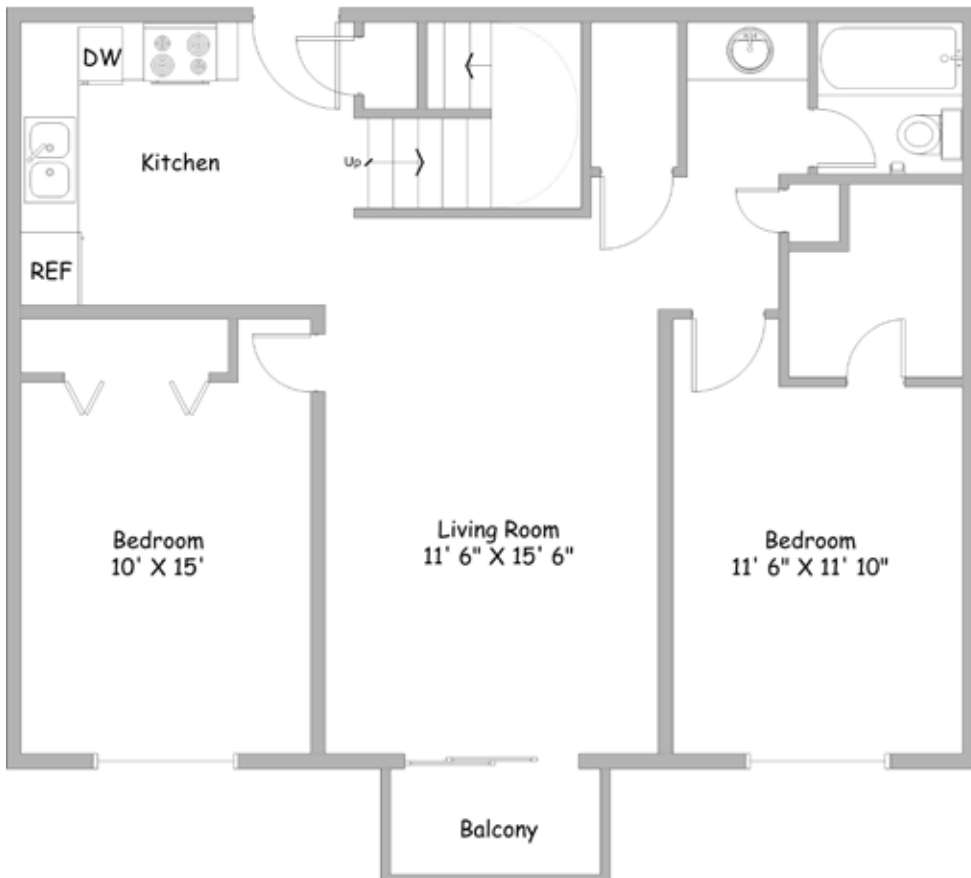

# *College Park Apartments*

120 College Park Circle | Lincoln, NE 68505 | 402-430-7647 | collegepark@wasscollc.com  
www.rentcollegeparkapts.com

Unit 3C

*\* Information deemed reliable,  
but not guaranteed.*