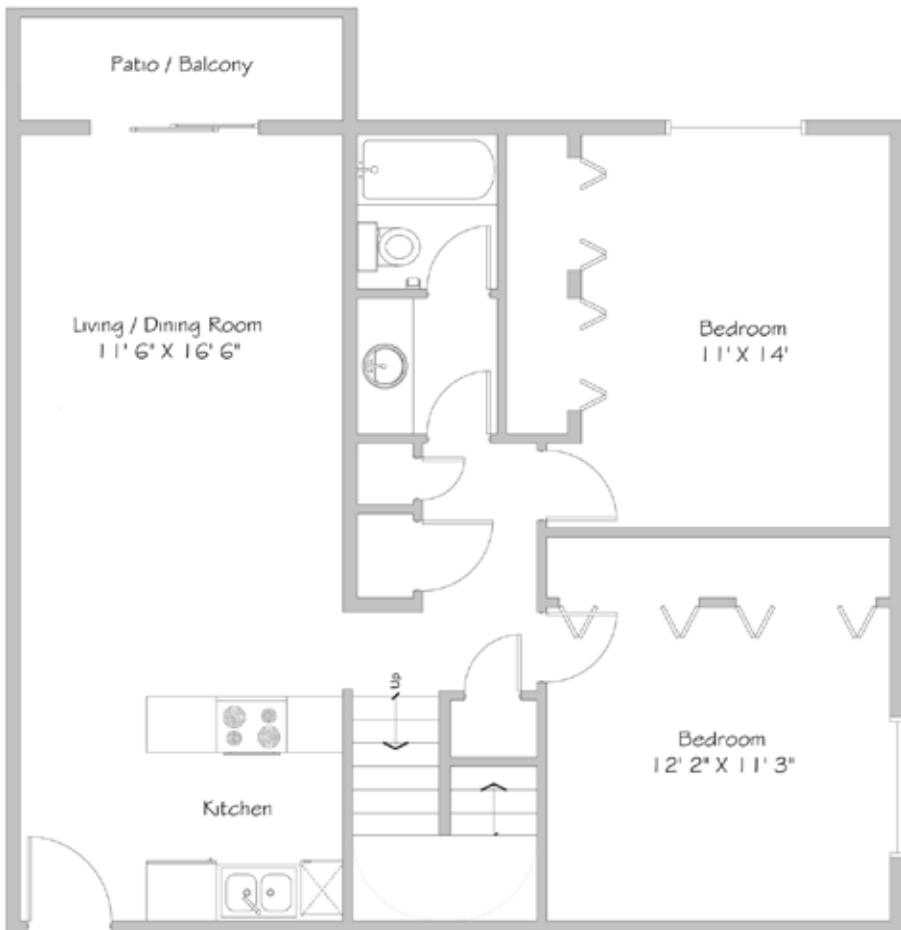

"Distinctive Apartments – Exceptional Value"

College Park Apartments

120 College Park Circle | Lincoln, NE 68505 | 402-430-7647
collegepark@wasscollc.com
www.rentcollegeparkapts.com

Unit 3E

** Information deemed reliable,
but not guaranteed.*