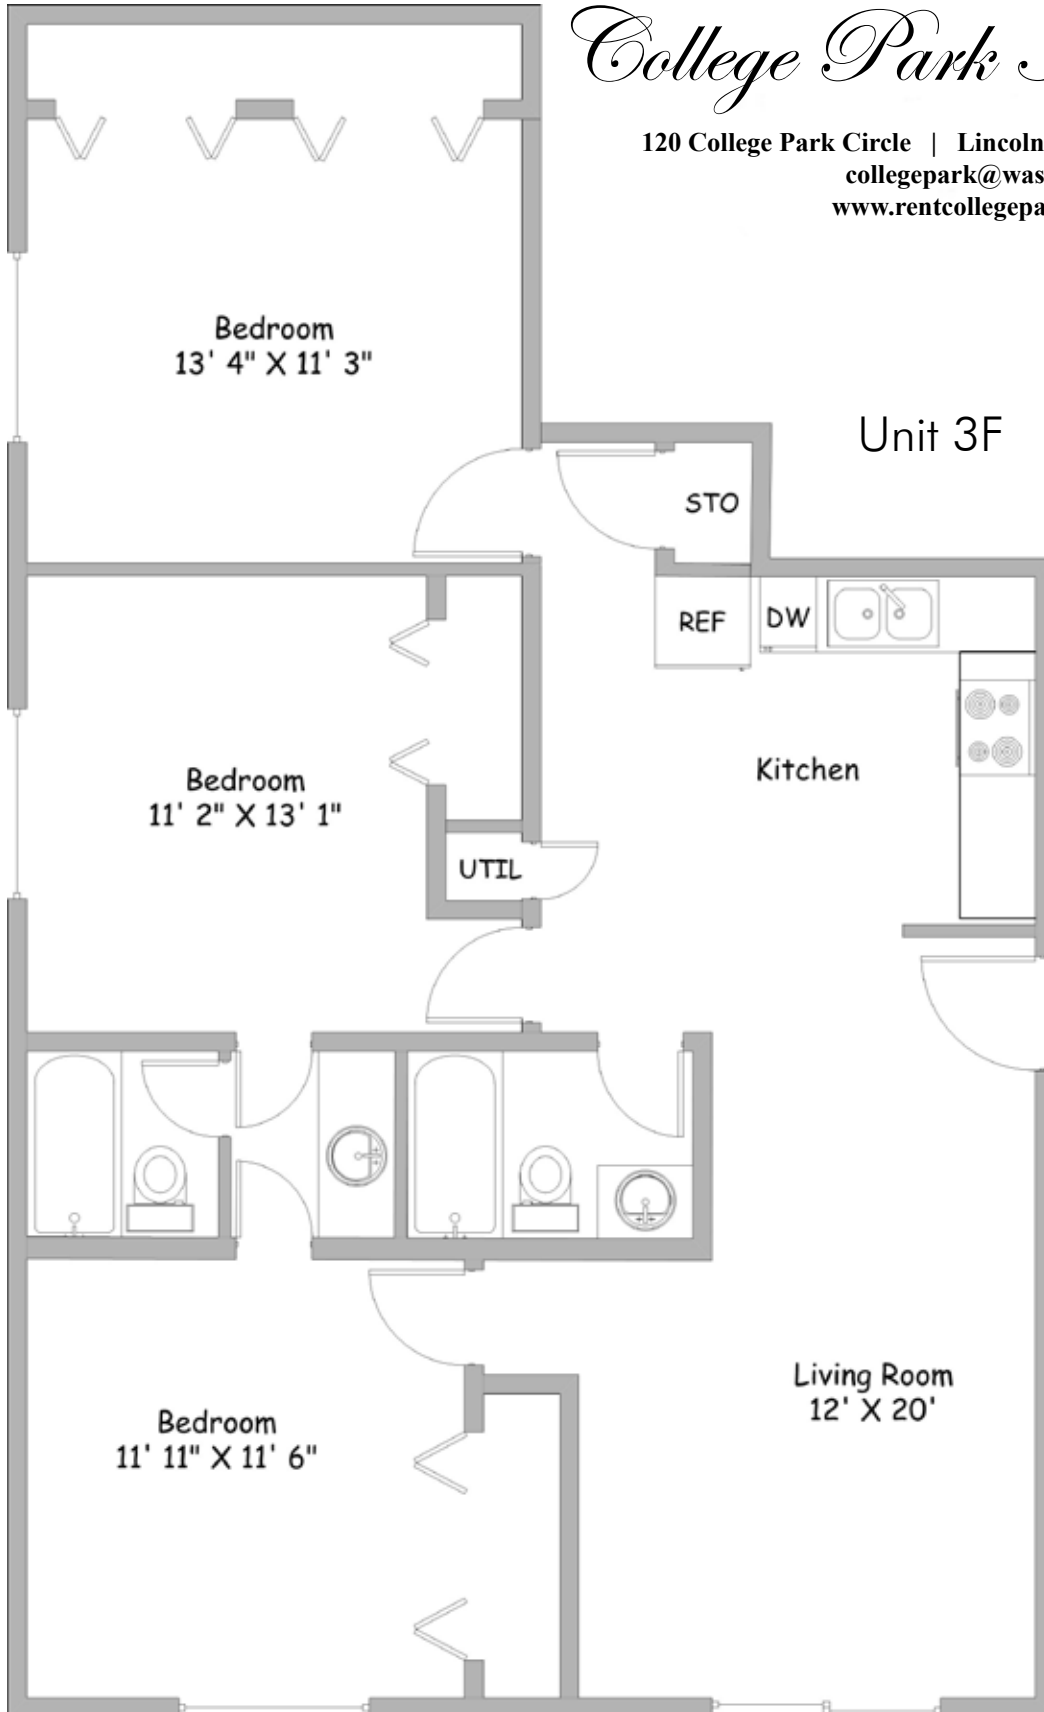

"Distinctive Apartments – Exceptional Value"

College Park Apartments

120 College Park Circle | Lincoln, NE 68505 | 402-430-7647
collegepark@wasscollc.com
www.rentcollegeparkapts.com

Unit 3F

Bedroom
13' 4" X 11' 3"

Bedroom
11' 2" X 13' 1"

Bedroom
11' 11" X 11' 6"

STO

REF

DW

UTIL

Kitchen

Living Room
12' X 20'